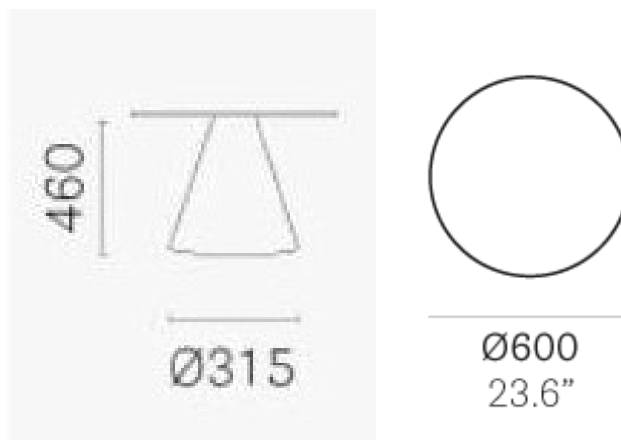

Ikon 863

With its timeless and clean shape, Ikon talks the architecture language. Coffee table suitable for indoor use. Injected polypropylene table base with glass top. Colours: white and black.

<i>Brand:</i>	Pedrali, Made in Italy
<i>Item type:</i>	Small Table
<i>Item Code:</i>	D59FNPO720/865C + 863C
<i>Designer:</i>	Pio E Tito Toso
<i>Top :</i>	Nero
<i>Frame:</i>	Black
<i>Dimension:</i>	60dia x 46 H cm